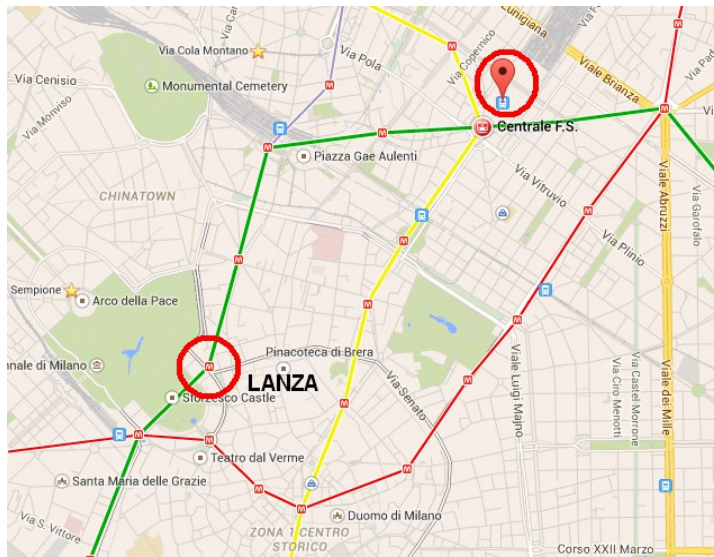

Find your way:

CENTRALE STATION to Piazza SEMPIONE:

take the subway line nr. 2 (green)
to LANZA and then follow the detailed map to
SEMPIONE SQUARE

OR take the TRAM nr. 1 to CADORNA

Find your way:
STAZIONE CENTRALE to piazza Sempione
tram line n. 1

Once you exit the station you take the tram nr.1, in via SETTEMBRINI, direction PIAZZA CASTELLI until the tram stop called ARCO DELLA PACE.

You enter the big square with the PEACE ARCH keeping the right side and you will find the starting point.