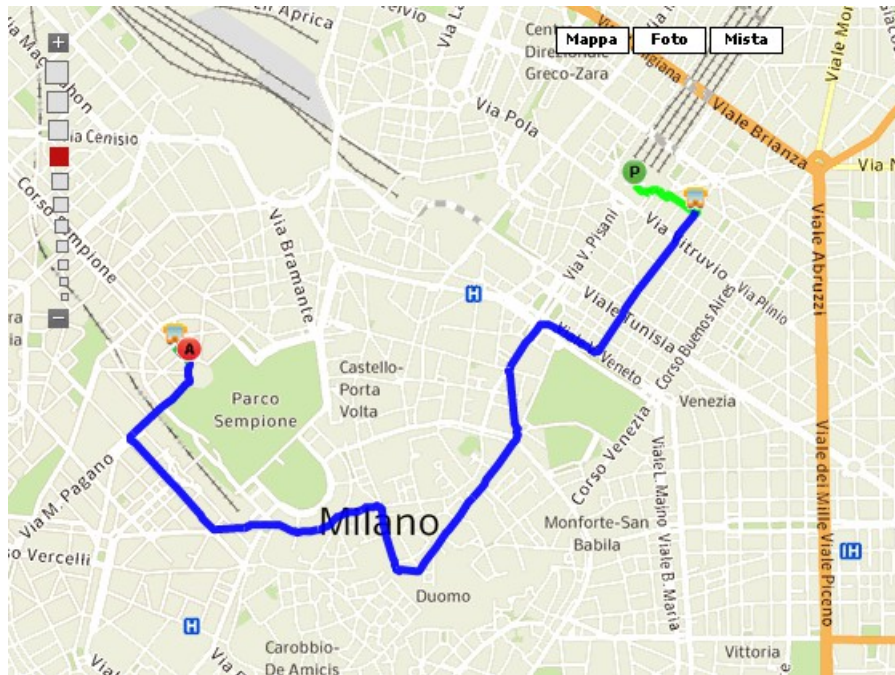

Find your way:

CENTRALE STATION to Piazza SEMPIONE:

take the subway line nr. 2 (green)
to LANZA and then follow the detailed map to
SEMPIONE SQUARE

OR take the TRAM nr. 1 to CADORNA

Find your way:
STAZIONE CENTRALE to piazza Sempione
tram line n. 1

Once you exit the station you take the tram nr.1, in via SETTEMBRINI, direction PIAZZA CASTELLI until the tram stop called ARCO DELLA PACE.

You enter the big square with the PEACE ARCH keeping the right side and you will find the starting point.