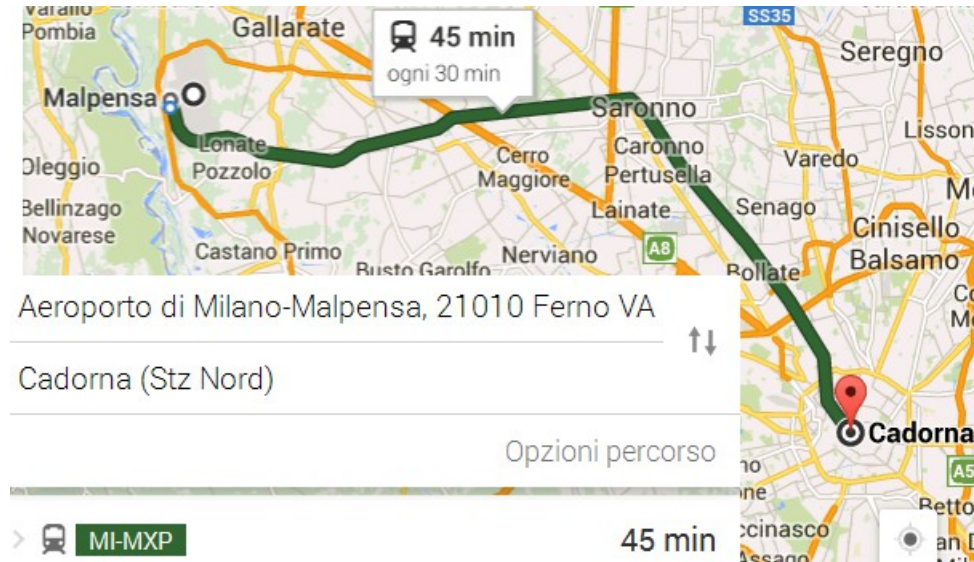

Find your way to Piazza SEMPIONE from AIRPORTS :

MALPENSA : take the train MALPENSA EXPRESS (<http://www.malpensaexpress.it/>) and then 10 min. Walk to the starting point (see Cadorna map)

MALPENSA, LINATE and ORIO AL SERIO : you can take the COACH (<http://www.malpensashuttle.it/>) to STAZIONE CENTRALE – CENTRAL TRAIN STATION MILAN. Then the SUBWAY or the tram(see detailed other maps) to PIAZZA SEMPIONE – ARCO DELLA PACE.