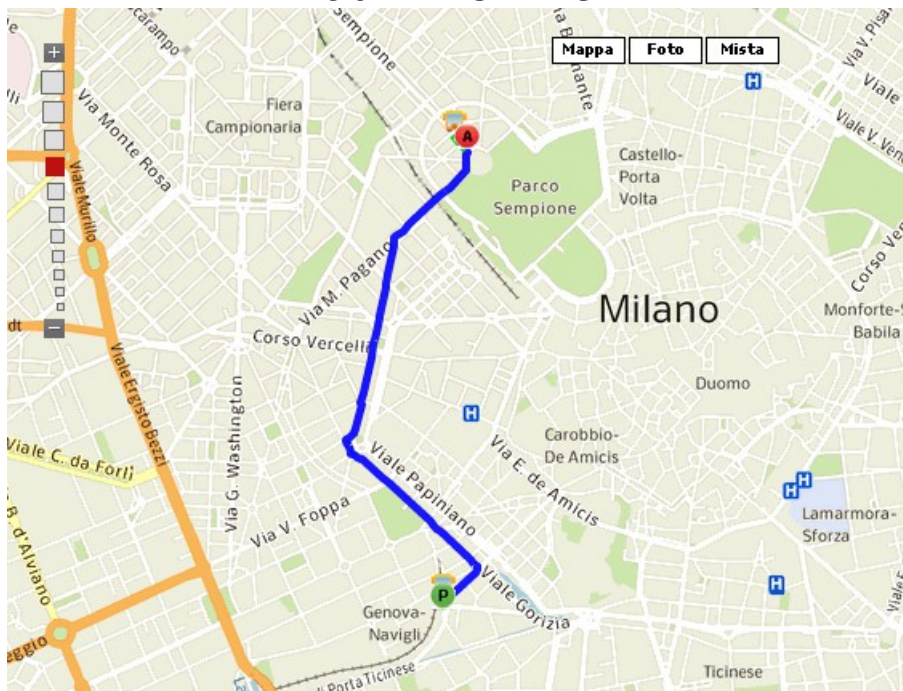

Find your way:  
porta genova piazza sempione  
tram line n. 19

Once you exit the metro subway station you take the tram nr.19 direction ROSERIO OSPEDALE SACCO, until the tram stop called ARCO DELLA PACE.

You enter the big square with the PEACE ARCH keeping the right side and you will find the starting point.