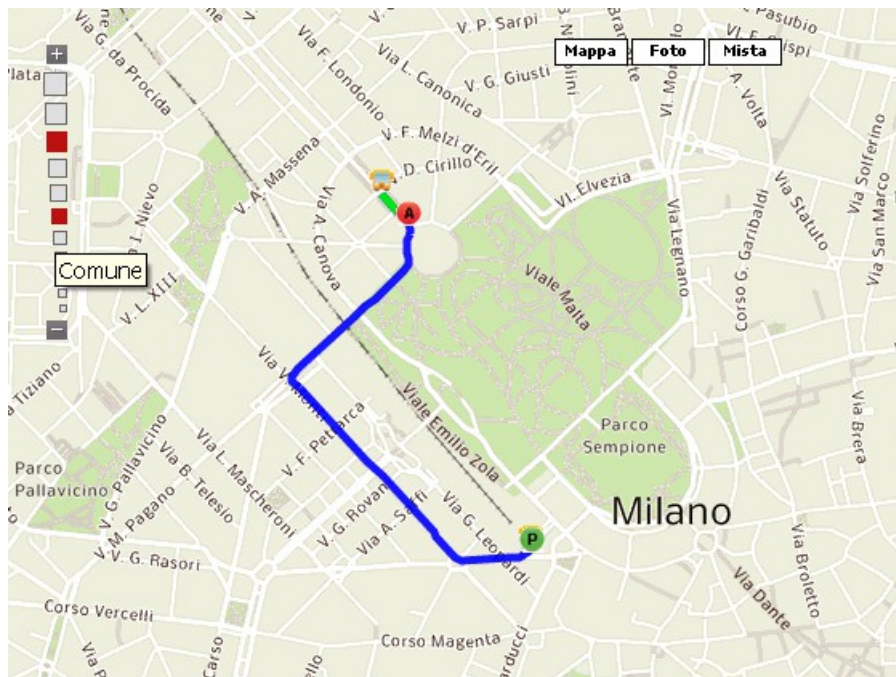

Find your way:
CADORNA to piazza Sempione
tram line n. 1

The nearest metro subway station is CADORNA (LINE 1 – RED).

Once you exit the station you take the tram nr.1 direction PIAZZA CASTELLI until the tram stop called ARCO DELLA PACE.

You enter the big square with the PEACE ARCH keeping the right side and you will find the starting point.

As an option you can also enter the park near CADORNA and exit at northern gate of ARCO DELLA PACE.